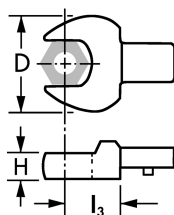

Insteeksteeksleutel, 22 mm

Chroom-Vanadium

Details	
Code-No.	50895312280
Art. No.	50895-31
6Kt mm	22
L3 mm	25,0
D mm	47,0
H mm	11,0
for HEYTEC No.	50895
Weight	165
Packaging unit	1

Details

EAN 4024089371376