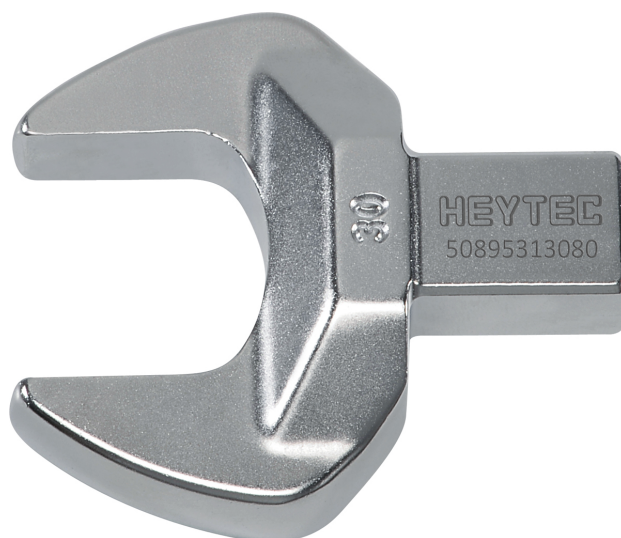

Insteeksteeksleutel, 22 mm

Chroom-Vanadium

Details	
Code-No.	50895312280
Art. No.	50895-31
6Kt mm	22
L3 mm	25,0
D mm	47,0
H mm	11,0
for HEYTEC No.	50895
Weight	165
Packaging unit	1

Details

EAN 4024089371376