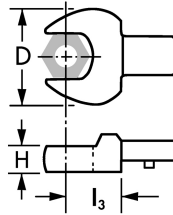

Insteeksteeksleutel, 13 mm

Chroom-Vanadium

| Details | |
|----------------|-------------|
| Code-No. | 50895311380 |
| Art. No. | 50895-31 |
| 6Kt mm | 13 |
| L3 mm | 25,0 |
| D mm | 30,0 |
| H mm | 7,0 |
| for HEYTEC No. | 50895 |
| Weight | 125 |
| Packaging unit | 1 |