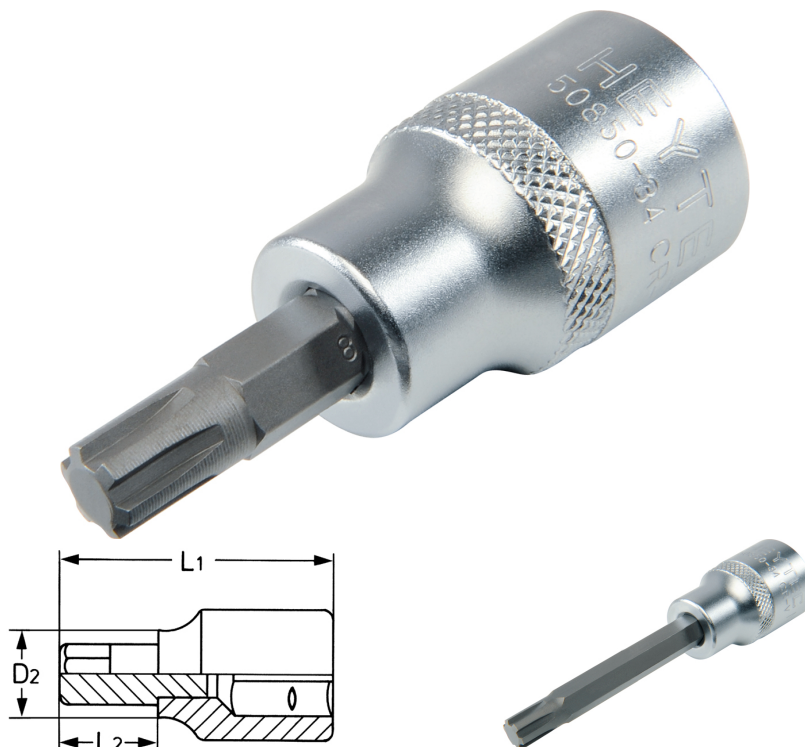

## Schroevendraaier dopsleutel, voor spiebaanbouten (RIBE), 1/2", M10 x 62 mm

Chroom-Vanadium, verchromd,

| Details        |             |
|----------------|-------------|
| Code-No.       | 50850340583 |
| Art. No.       | 50850-34-5  |
| Bristol        | M 10        |
| L1 mm          | 62,0        |
| L2 mm          | 24,0        |
| D2 mm          | 18,0        |
| Weight         | 91          |
| Packaging unit | 10          |