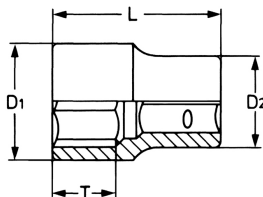

**Dopsleutel voor TORX® bouten, 1/2", E 24**

Chroom-Vanadium, verchromd

| Details        |             |
|----------------|-------------|
| Code-No.       | 50850202483 |
| E Torx         | E 24        |
| Torx mm        | 22,16       |
| L mm           | 38,0        |
| T mm           | 14,0        |
| D1 mm          | 28,0        |
| D2 mm          | 24,0        |
| Weight         | 96          |
| Packaging unit | 10          |