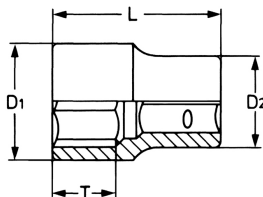

**Dopsleutel voor TORX® bouten, 1/2", E 20**

Chroom-Vanadium, verchromd

Details	
Code-No.	50850202083
E Torx	E 20
Torx mm	18,49
L mm	38,0
T mm	14,0
D1 mm	24,0
D2 mm	22,0
Weight	68
Packaging unit	10

**Details**