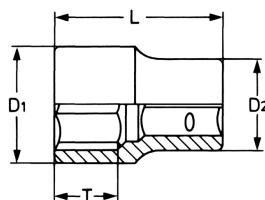

Dopsleutel voor TORX® bouten, 1/2", E 18

Chroom-Vanadium, verchromd

Details	
Code-No.	50850201883
E Torx	E 18
Torx mm	16,70
L mm	38,0
T mm	14,0
D1 mm	21,0
D2 mm	24,0
Weight	73
Packaging unit	10

Details

EAN 4024089346053