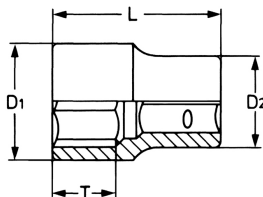

Dopsleutel voor TORX® bouten, 1/2", E 14

Chroom-Vanadium, verchromd

Details	
Code-No.	50850201483
E Torx	E 14
Torx mm	12,90
L mm	38,0
T mm	14,0
D1 mm	17,0
D2 mm	22,0
Weight	55
Packaging unit	10

Details

EAN 4024089346039