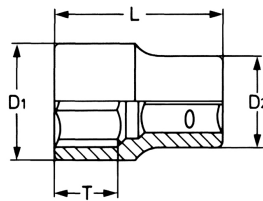

Dopsleutel voor TORX® bouten, 1/2", E 12

Chroom-Vanadium, verchromd

Details	
Code-No.	50850201283
E Torx	E 12
Torx mm	11,17
L mm	38,0
T mm	14,0
D1 mm	15,0
D2 mm	22,0
Weight	53
Packaging unit	10

Details

EAN 4024089346022