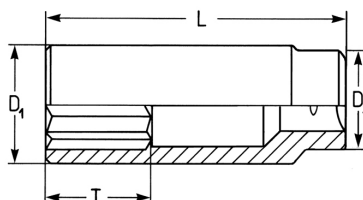

Dopsleutel, verlengd, 1/2", 13 mm

Chroom-Vanadium, verchromd, DIN 3124 / ISO 2725

Details	
Code-No.	50850191383
6Kt mm	13
L mm	77,0
T mm	35,0
D1 mm	18,8
D2 mm	22,0
Weight	105
Packaging unit	10
EAN	4024089330595

Details

Verpakking

karton