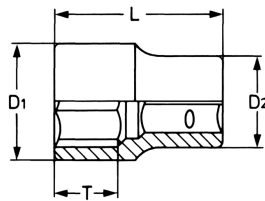

Dopsleutel, zeskant, 3/8", 9 mm

Chroom-Vanadium, verchromd, DIN 3124 / ISO 2725

Details	
Code-No.	50840600983
6Kt mm	9
L mm	28,0
T mm	10,0
D1 mm	17,0
D2 mm	13,0
Weight	22
Packaging unit	10
EAN	4024089330366