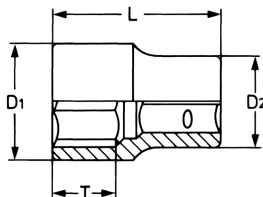

Dopsleutel, zeskant, 1/4", 5,5 mm

DIN 3124 / ISO 2725, Chroom-Vanadium, verchromd

| Details | |
|----------------|---------------|
| Code-No. | 50825605583 |
| 6Kt mm | 5,5 |
| L mm | 25,0 |
| T mm | 9,0 |
| D1 mm | 9,0 |
| D2 mm | 12,0 |
| Weight | 9 |
| Packaging unit | 10 |
| EAN | 4024089330250 |