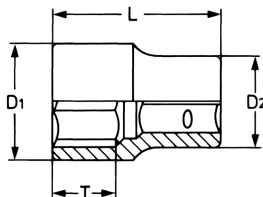

Dopsleutel, zeskant, 1/4", 9 mm

DIN 3124 / ISO 2725, Chroom-Vanadium, verchromd

Details	
Code-No.	50825600983
6Kt mm	9
L mm	25,0
T mm	11,0
D1 mm	13,0
D2 mm	13,0
Weight	14
Packaging unit	10
EAN	4024089330182