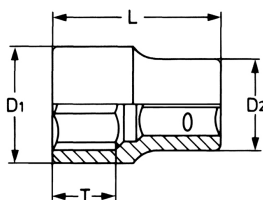

Dopsleutel, zeskant, 1/4", 8 mm

DIN 3124 / ISO 2725, Chroom-Vanadium, verchromd

Details	
Code-No.	50825600883
6Kt mm	8
L mm	25,0
T mm	9,0
D1 mm	12,0
D2 mm	12,0
Weight	12
Packaging unit	10
EAN	4024089330175