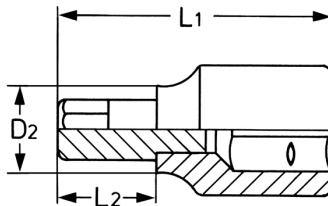

## Schroevendraaier dopsleutel, 1/4", 7,0 x 1,0

Chroom-Vanadium, verchromd

Details	
Code-No.	50825300583
Art. No.	50825-30
	7,0
	1,0
L1 mm	36,0
L2 mm	18,0
D2 mm	12,0
Weight	15
Packaging unit	10

**Details**