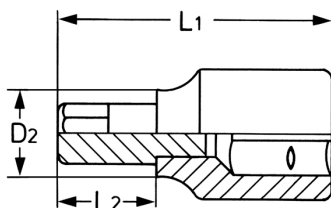

Schroevendraaier dopsleutel, 1/4", 7,0 x 1,0

Chroom-Vanadium, verchromd

Details	
Code-No.	50825300583
Art. No.	50825-30
	7,0
	1,0
L1 mm	36,0
L2 mm	18,0
D2 mm	12,0
Weight	15
Packaging unit	10

Details

EAN 4024089331035