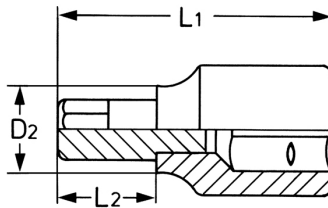

Schroevendraaier dopsleutel, 1/4", 7,0 x 1,0

Chroom-Vanadium, verchromd

Details	
Code-No.	50825300583
Art. No.	50825-30
	7,0
	1,0
L1 mm	36,0
L2 mm	18,0
D2 mm	12,0
Weight	15
Packaging unit	10

Details

EAN 4024089331035