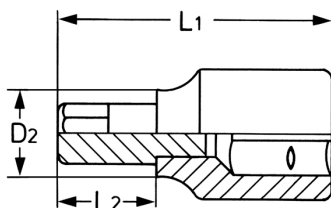

**Schroevendraaier dopsleutel, 1/4", 4,0 x 0,7**

Chroom-Vanadium, verchromd

Details	
Code-No.	50825300383
Art. No.	50825-30
	4,0
	0,7
L1 mm	36,0
L2 mm	18,0
D2 mm	12,0
Weight	15
Packaging unit	10

**Details**