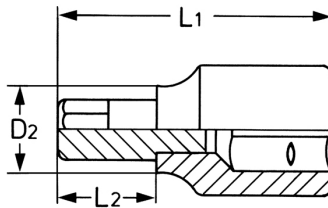

## Schroevendraaier dopsleutel, 1/4", 4,0 x 0,7

Chroom-Vanadium, verchromd

Details	
Code-No.	50825300383
Art. No.	50825-30
	4,0
	0,7
L1 mm	36,0
L2 mm	18,0
D2 mm	12,0
Weight	15
Packaging unit	10

**Details**