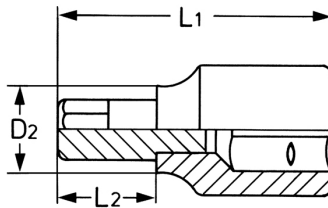

Schroevendraaier dopsleutel, 1/4", 4,0 x 0,7

Chroom-Vanadium, verchromd

Details	
Code-No.	50825300383
Art. No.	50825-30
	4,0
	0,7
L1 mm	36,0
L2 mm	18,0
D2 mm	12,0
Weight	15
Packaging unit	10

Details

EAN 4024089330007