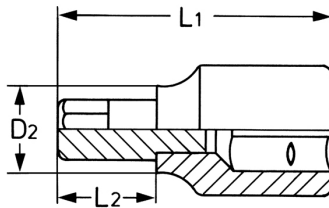

Schroevendraaier dopsleutel, 1/4", 4,0 x 0,7

Chroom-Vanadium, verchromd

Details	
Code-No.	50825300383
Art. No.	50825-30
	4,0
	0,7
L1 mm	36,0
L2 mm	18,0
D2 mm	12,0
Weight	15
Packaging unit	10

Details

EAN 4024089330007