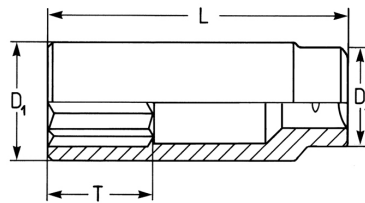

Dopsleutel, zeskant, verlengd, 1/4", 14 mm

Chroom-Vanadium, verchromd, DIN 3124 / ISO 2725

| Details | |
|----------------|---------------|
| Code-No. | 50825191483 |
| 6Kt mm | 14 |
| L mm | 50,0 |
| T mm | 23,0 |
| D1 mm | 19,0 |
| D2 mm | 17,0 |
| Weight | 55 |
| Packaging unit | 10 |
| EAN | 4024089331028 |
| Verpakking | karton |