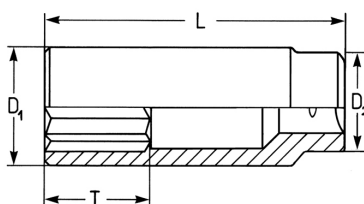

Dopsleutel, zeskant, verlengd, 1/4", 8 mm

Chroom-Vanadium, verchromd, DIN 3124 / ISO 2725

| Details | |
|----------------|---------------|
| Code-No. | 50825190883 |
| 6Kt mm | 8 |
| L mm | 50,0 |
| T mm | 19,0 |
| D1 mm | 12,0 |
| D2 mm | 12,0 |
| Weight | 25 |
| Packaging unit | 10 |
| EAN | 4024089329940 |
| Verpakking | karton |