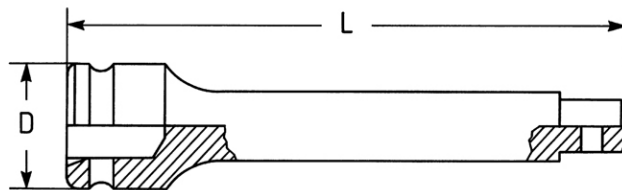

IMPACT verlengstuk, 250 mm, 1"

Details	
Code-No.	06601001436
Art. No.	6601-4
L mm	250
D mm	54,0
Weight	1950
Packaging unit	5
EAN	4024089037890
Verpakking	karton