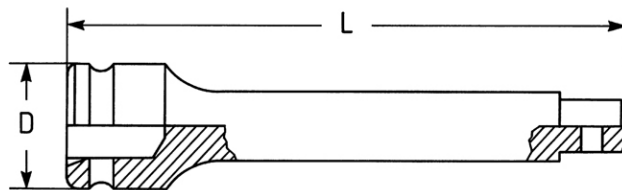

IMPACT verlengstuk, 250 mm, 1/2"

Details	
Code-No.	06301001436
Art. No.	6301-4
L mm	250
D mm	25,0
Weight	485
Packaging unit	10
EAN	4024089036954
Verpakking	karton