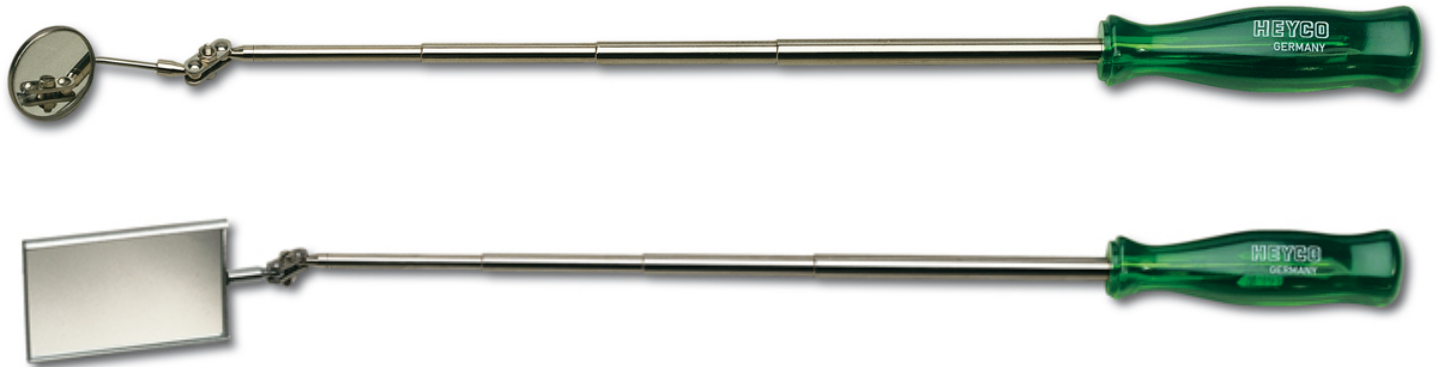

Telescoopspiegel

Details	
Code-No.	01497000050
Art. No.	1497
Dimensions of mirror mm	68 x 38
L mm	280–750
Weight	94
Packaging unit	1
EAN	4024089029376
Verpakking	karton