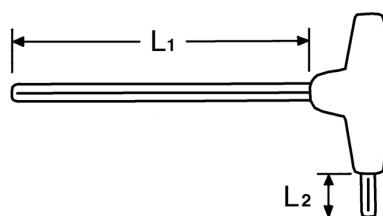

Inbussleutel kogelkop met T-greep, 5,0 mm

| Details | |
|----------------|---------------|
| Code-No. | 01335005080 |
| 6Kt inside mm | 5,0 |
| L1 mm | 150 |
| L2 mm | 20 |
| Weight | 53 |
| Packaging unit | 10 |
| EAN | 4024089113143 |
| Verpakking | karton |