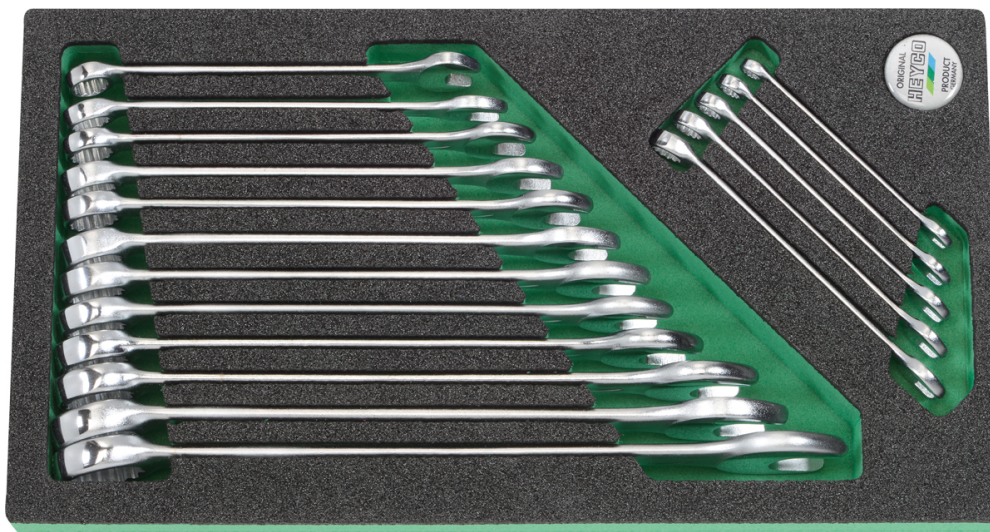

Ringsteeksleutelset, 6-24 mm, 17-dlg.

Module, DIN 3113 B/ISO 3318, Chroom-Vanadium, verchromd, kop en ring gepolijst,

Details	
Code-No.	00971000282
pcs.	17
Weight	1940
Packaging unit	1
EAN	4024089120745
Verpakking	modules

Inhoud

Code-No.	Naam	Hoeveelheid
----------	------	-------------

00400006082	Ringmaulschlüssel, 6 mm	1
00400007082	Ringmaulschlüssel, 7 mm	1
00400008082	Ringmaulschlüssel, 8 mm	1
00400009082	Ringmaulschlüssel, 9 mm	1
00400010082	Ringmaulschlüssel, 10 mm	1
00400011082	Ringmaulschlüssel, 11 mm	1
00400012082	Ringmaulschlüssel, 12 mm	1
00400013082	Ringmaulschlüssel, 13 mm	1
00400014082	Ringmaulschlüssel, 14 mm	1
00400015082	Ringmaulschlüssel, 15 mm	1
00400016082	Ringmaulschlüssel, 16 mm	1
00400017082	Ringmaulschlüssel, 17 mm	1
00400018082	Ringmaulschlüssel, 18 mm	1
00400019082	Ringmaulschlüssel, 19 mm	1
00400021082	Ringmaulschlüssel, 21 mm	1
00400022082	Ringmaulschlüssel, 22 mm	1
00400024082	Ringmaulschlüssel, 24 mm	1