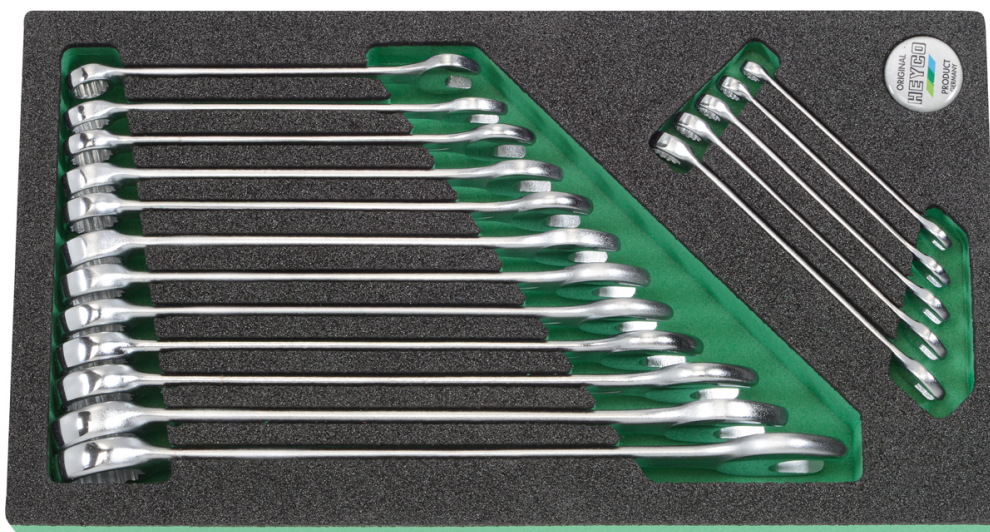

Ringsteeksleutelset, 6-24 mm, 17-dlg.

Module, DIN 3113 B/ISO 3318, Chroom-Vanadium, verchromd, kop en ring gepolijst,

Details	
Code-No.	00971000282
pcs.	17
Weight	1940
Packaging unit	1
EAN	4024089120745
Verpakking	modules

Inhoud

Code-No.	Naam	Hoeveelheid
----------	------	-------------

00400006082	Ringmaulschlüssel, 6 mm	1
00400007082	Ringmaulschlüssel, 7 mm	1
00400008082	Ringmaulschlüssel, 8 mm	1
00400009082	Ringmaulschlüssel, 9 mm	1
00400010082	Ringmaulschlüssel, 10 mm	1
00400011082	Ringmaulschlüssel, 11 mm	1
00400012082	Ringmaulschlüssel, 12 mm	1
00400013082	Ringmaulschlüssel, 13 mm	1
00400014082	Ringmaulschlüssel, 14 mm	1
00400015082	Ringmaulschlüssel, 15 mm	1
00400016082	Ringmaulschlüssel, 16 mm	1
00400017082	Ringmaulschlüssel, 17 mm	1
00400018082	Ringmaulschlüssel, 18 mm	1
00400019082	Ringmaulschlüssel, 19 mm	1
00400021082	Ringmaulschlüssel, 21 mm	1
00400022082	Ringmaulschlüssel, 22 mm	1
00400024082	Ringmaulschlüssel, 24 mm	1