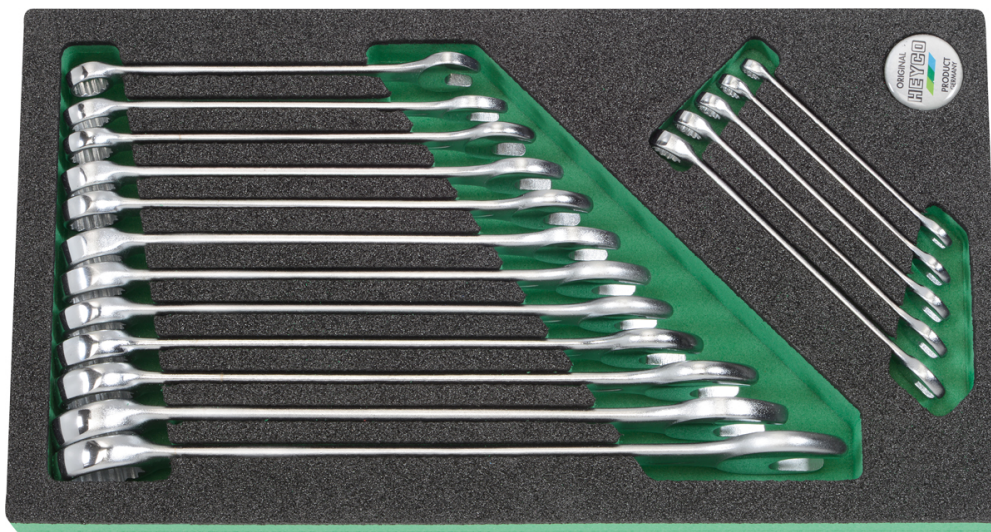

Ringsteeksleutelset, 6-24 mm, 17-dlg.

Module, DIN 3113 B/ISO 3318, Chroom-Vanadium, verchromd, kop en ring gepolijst,

Details	
Code-No.	00971000282
pcs.	17
Weight	1940
Packaging unit	1
EAN	4024089120745
Verpakking	modules

Inhoud

Code-No.	Naam	Hoeveelheid
----------	------	-------------

00400006082	Ringmaulschlüssel, 6 mm	1
00400007082	Ringmaulschlüssel, 7 mm	1
00400008082	Ringmaulschlüssel, 8 mm	1
00400009082	Ringmaulschlüssel, 9 mm	1
00400010082	Ringmaulschlüssel, 10 mm	1
00400011082	Ringmaulschlüssel, 11 mm	1
00400012082	Ringmaulschlüssel, 12 mm	1
00400013082	Ringmaulschlüssel, 13 mm	1
00400014082	Ringmaulschlüssel, 14 mm	1
00400015082	Ringmaulschlüssel, 15 mm	1
00400016082	Ringmaulschlüssel, 16 mm	1
00400017082	Ringmaulschlüssel, 17 mm	1
00400018082	Ringmaulschlüssel, 18 mm	1
00400019082	Ringmaulschlüssel, 19 mm	1
00400021082	Ringmaulschlüssel, 21 mm	1
00400022082	Ringmaulschlüssel, 22 mm	1
00400024082	Ringmaulschlüssel, 24 mm	1