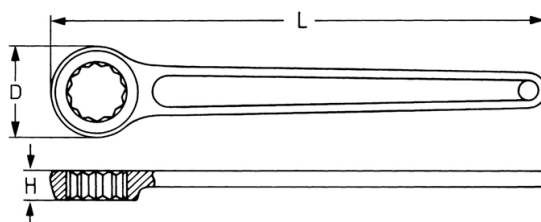

Enkele ringsleutel, 32 mm

Details	
Code-No.	00808003220
6Kt mm	32
L mm	265
D mm	49,0
H mm	19,0
Weight	350
Packaging unit	10
EAN	4024089016802
Verpakking	karton