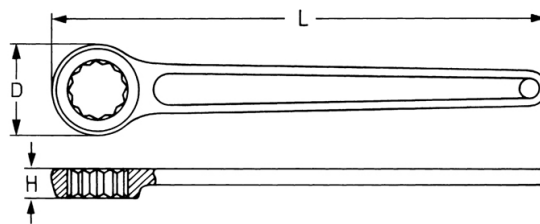

Enkele ringsleutel, 32 mm

Details	
Code-No.	00808003220
6Kt mm	32
L mm	265
D mm	49,0
H mm	19,0
Weight	350
Packaging unit	10
EAN	4024089016802
Verpakking	karton