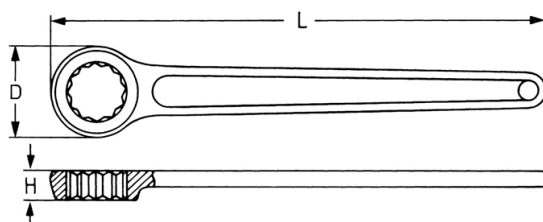

Enkele ringsleutel, 30 mm

Details	
Code-No.	00808003020
6Kt mm	30
L mm	254
D mm	46,0
H mm	18,0
Weight	320
Packaging unit	10
EAN	4024089016796
Verpakking	karton