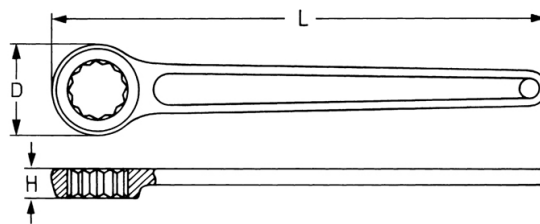

Enkele ringsleutel, 30 mm

Details	
Code-No.	00808003020
6Kt mm	30
L mm	254
D mm	46,0
H mm	18,0
Weight	320
Packaging unit	10
EAN	4024089016796
Verpakking	karton