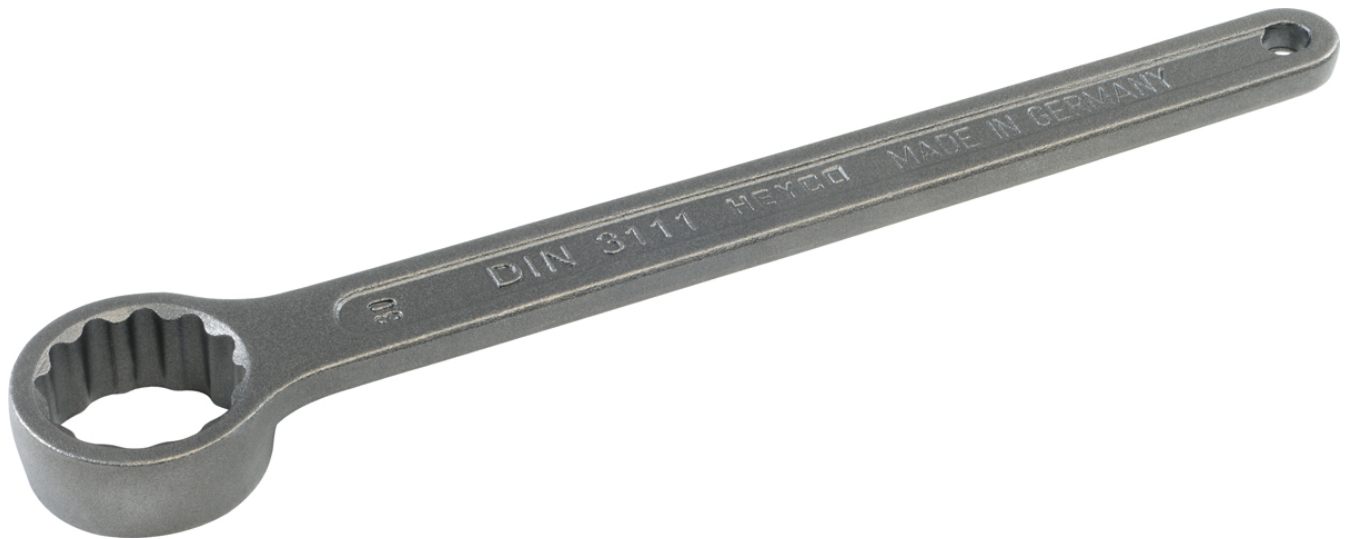

Enkele ringsleutel, 24 mm

Details	
Code-No.	00808002420
6Kt mm	24
L mm	215
D mm	38,0
H mm	15,0
Weight	205
Packaging unit	10
EAN	4024089016772
Verpakking	karton