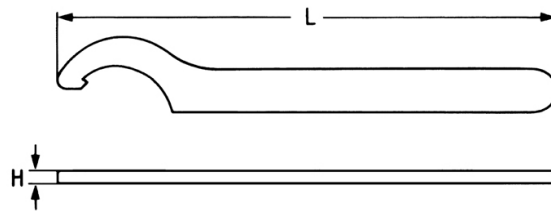

Haaksleutel, 25/28 mm

Details	
Code-No.	00800002530
	25/28
L mm	136
H mm	4,0
Weight	45
Packaging unit	10
EAN	4024089016345
Verpakking	karton