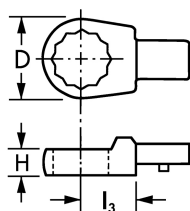

Insteek-steeksleutel, 16 mm

Details	
Code-No.	00794411680
Art. No.	794-41
6Kt mm	16
L3 mm	25,0
D mm	30,0
H mm	12,0
for HEYCO No.	795+796
Weight	135
Packaging unit	1
EAN	4024089145120

Details

Verpakking

karton