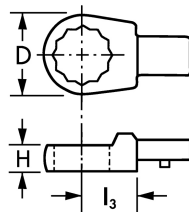

Insteek-steeksleutel, 13 mm

Details	
Code-No.	00794411380
Art. No.	794-41
6Kt mm	13
L3 mm	25,0
D mm	30,0
H mm	12,0
for HEYCO No.	795+796
Weight	120
Packaging unit	1
EAN	4024089145090

Details

Verpakking

karton