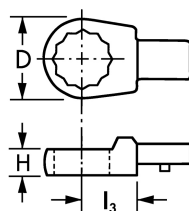

Insteek-steeksleutel, 16 mm

Details	
Code-No.	00792411680
Art. No.	792-41
6Kt mm	16
L3 mm	17,5
D mm	26,0
H mm	13,0
for HEYCO No.	792
Weight	55
Packaging unit	1
EAN	4024089145038