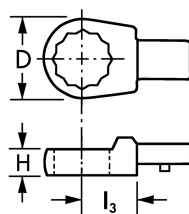

Insteek-steeksleutel, 15 mm

| Details | |
|----------------|---------------|
| Code-No. | 00792411580 |
| Art. No. | 792-41 |
| 6Kt mm | 15 |
| L3 mm | 17,5 |
| D mm | 24,0 |
| H mm | 12,0 |
| for HEYCO No. | 792 |
| Weight | 51 |
| Packaging unit | 1 |
| EAN | 4024089145021 |