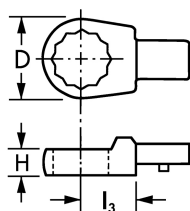

Insteek-steeksleutel, 11 mm

| Details | |
|----------------|---------------|
| Code-No. | 00792411180 |
| Art. No. | 792-41 |
| 6Kt mm | 11 |
| L3 mm | 17,5 |
| D mm | 20,0 |
| H mm | 8,0 |
| for HEYCO No. | 792 |
| Weight | 40 |
| Packaging unit | 1 |
| EAN | 4024089144987 |