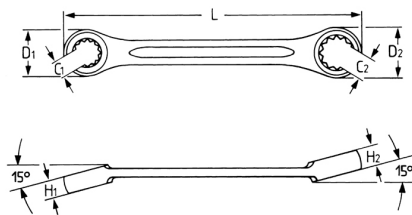

Open ringsleutel, 30 x 32 mm

Details	
Code-No.	00497303280
6Kt mm	30 x 32
L mm	280
H1 mm	21,0
D1 mm	50,0
EAN	4024089013924
H2 mm	23,0
D2 mm	52,0
C1 mm	21,0
C2 mm	24,0
Weight	435

Details

Packaging unit

5

Verpakking