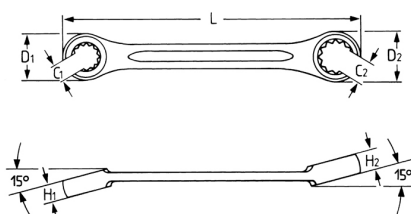

Open ringsleutel, 30 x 32 mm

Details	
Code-No.	00497303280
6Kt mm	30 x 32
L mm	280
H1 mm	21,0
D1 mm	50,0
EAN	4024089013924
H2 mm	23,0
D2 mm	52,0
C1 mm	21,0
C2 mm	24,0
Weight	435

Details

Packaging unit

5

Verpakking