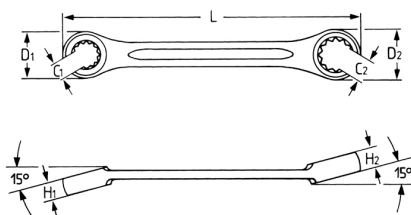

Open ringsleutel, 30 x 32 mm

Details	
Code-No.	00497303280
6Kt mm	30 x 32
L mm	280
H1 mm	21,0
D1 mm	50,0
EAN	4024089013924
H2 mm	23,0
D2 mm	52,0
C1 mm	21,0
C2 mm	24,0
Weight	435

Details

Packaging unit

5

Verpakking