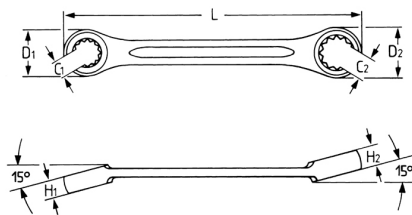

Open ringsleutel, 24 x 27 mm

Details	
Code-No.	00497242780
6Kt mm	24 x 27
L mm	255
H1 mm	17,0
D1 mm	42,0
EAN	4024089013917
H2 mm	18,0
D2 mm	46,0
C1 mm	18,0
C2 mm	20,0
Weight	315

Details

Packaging unit

5

Verpakking