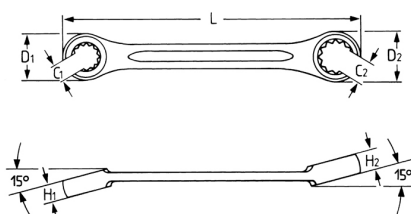

Open ringsleutel, 24 x 27 mm

Details	
Code-No.	00497242780
6Kt mm	24 x 27
L mm	255
H1 mm	17,0
D1 mm	42,0
EAN	4024089013917
H2 mm	18,0
D2 mm	46,0
C1 mm	18,0
C2 mm	20,0
Weight	315

Details

Packaging unit

5

Verpakking