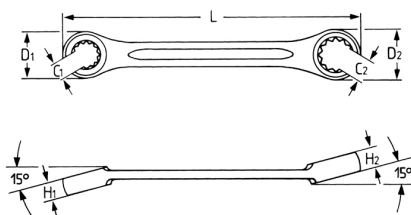

Open ringsleutel, 19 x 22 mm

Details	
Code-No.	00497192280
6Kt mm	19 x 22
L mm	220
H1 mm	14,0
D1 mm	32,0
EAN	4024089013894
H2 mm	16,0
D2 mm	38,0
C1 mm	15,0
C2 mm	17,0
Weight	205

Details

Packaging unit

5

Verpakking