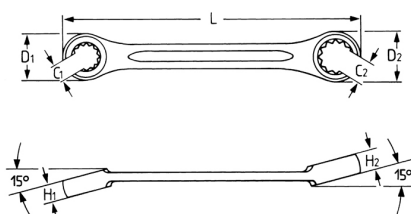

Open ringsleutel, 19 x 22 mm

Details	
Code-No.	00497192280
6Kt mm	19 x 22
L mm	220
H1 mm	14,0
D1 mm	32,0
EAN	4024089013894
H2 mm	16,0
D2 mm	38,0
C1 mm	15,0
C2 mm	17,0
Weight	205

## Details

Packaging unit

5

Verpakking

karton