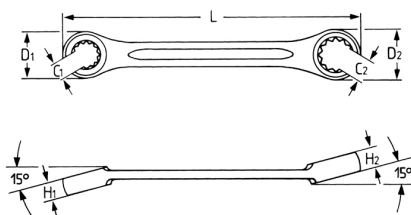

Open ringsleutel, 17 x 19 mm

Details	
Code-No.	00497171980
6Kt mm	17 x 19
L mm	210
H1 mm	12,0
D1 mm	30,0
EAN	4024089013870
H2 mm	14,0
D2 mm	32,0
C1 mm	14,0
C2 mm	15,0
Weight	150

Details

Packaging unit	5
Verpakking	karton