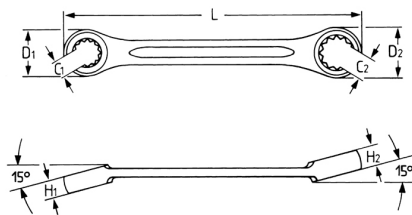

Open ringsleutel, 17 x 19 mm

Details	
Code-No.	00497171980
6Kt mm	17 x 19
L mm	210
H1 mm	12,0
D1 mm	30,0
EAN	4024089013870
H2 mm	14,0
D2 mm	32,0
C1 mm	14,0
C2 mm	15,0
Weight	150

## Details

Packaging unit

5

Verpakking

karton