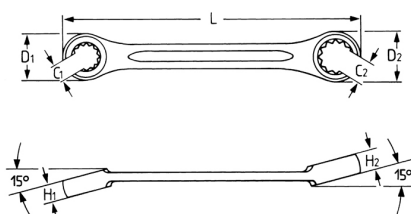

Open ringsleutel, 12 x 14 mm

Details

Code-No.	00497121480
6Kt mm	12 x 14
L mm	170
H1 mm	9,0
D1 mm	25,0
EAN	4024089013849
H2 mm	11,0
D2 mm	28,0
C1 mm	9,0
C2 mm	11,0
Weight	95

Details

Packaging unit	10
Verpakking	karton