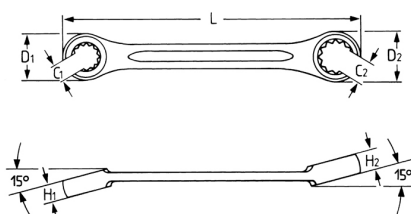

Open ringsleutel, 12 x 14 mm

Details	
Code-No.	00497121480
6Kt mm	12 x 14
L mm	170
H1 mm	9,0
D1 mm	25,0
EAN	4024089013849
H2 mm	11,0
D2 mm	28,0
C1 mm	9,0
C2 mm	11,0
Weight	95

Details

Packaging unit	10
Verpakking	karton