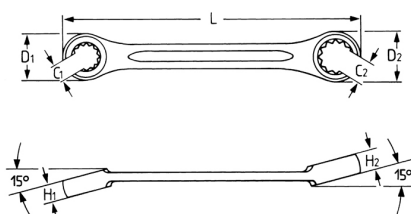

Open ringsleutel, 8 x 10 mm

Details	
Code-No.	00497081080
6Kt mm	8 x 10
L mm	140
H1 mm	7,0
D1 mm	18,0
EAN	4024089013801
H2 mm	8,5
D2 mm	20,0
C1 mm	6,0
C2 mm	7,0
Weight	50

Details

Packaging unit	10
Verpakking	karton