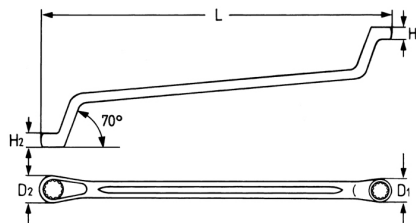

Ringsleutel, 65 x 70 mm

Details	
Code-No.	00475657080
6Kt mm	65 x 70
L mm	688
H1 mm	27,0
H2 mm	28,0
D2 mm	110,0
EAN	4024089012705
D1 mm	103,0
Weight	5200
Packaging unit	1
Verpakking	karton