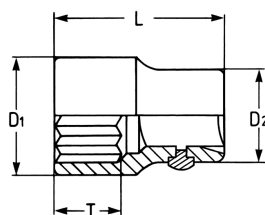

Dopsleutel, 1", 50 mm

Details	
Code-No.	00105005080
6Kt mm	50
L mm	77
T mm	38,0
D1 mm	71,0
D2 mm	54,0
Weight	1050
Packaging unit	1
EAN	4024089007398
Verpakking	karton