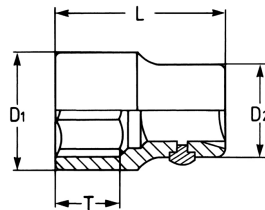

## Dopsleutel, 3/4", 50 mm

Details	
Code-No.	00100605080
6Kt mm	50
L mm	65
T mm	32,0
D1 mm	68,0
D2 mm	48,0
Weight	820
Packaging unit	5
EAN	4024089007145
Verpakking	karton