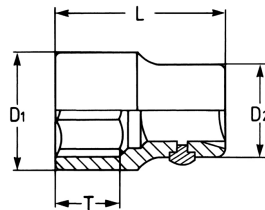

Dopsleutel, 3/4", 50 mm

Details	
Code-No.	00100605080
6Kt mm	50
L mm	65
T mm	32,0
D1 mm	68,0
D2 mm	48,0
Weight	820
Packaging unit	5
EAN	4024089007145
Verpakking	karton