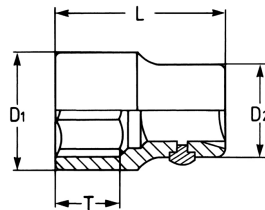

Dopsleutel, 3/4", 41 mm

Details	
Code-No.	00100604180
6Kt mm	41
L mm	65
T mm	27,0
D1 mm	56,0
D2 mm	45,0
Weight	570
Packaging unit	5
EAN	4024089007121
Verpakking	karton