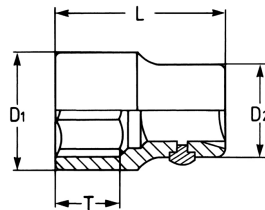

Dopsleutel, 3/4", 27 mm

| Details | |
|----------------|---------------|
| Code-No. | 00100602780 |
| 6Kt mm | 27 |
| L mm | 54 |
| T mm | 18,0 |
| D1 mm | 38,0 |
| D2 mm | 36,0 |
| Weight | 225 |
| Packaging unit | 5 |
| EAN | 4024089007077 |
| Verpakking | karton |