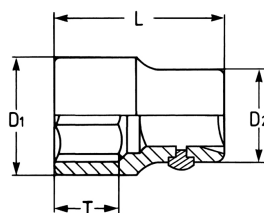

Dopsleutel, 3/4", 27 mm

Details	
Code-No.	00100602780
6Kt mm	27
L mm	54
T mm	18,0
D1 mm	38,0
D2 mm	36,0
Weight	225
Packaging unit	5
EAN	4024089007077
Verpakking	karton