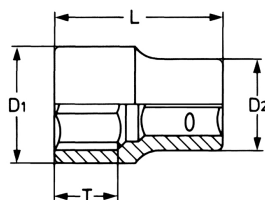

## Dopsleutel, 1/2" 34 mm

Details	
Code-No.	00050603483
6Kt mm	34
L mm	43
T mm	18,0
D1 mm	45,0
D2 mm	29,0
Weight	194
Packaging unit	10
EAN	4024089004755
Verpakking	karton