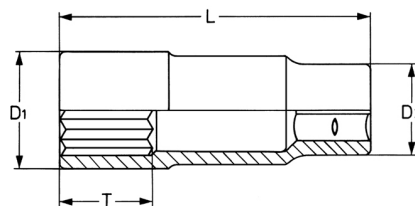

Dopsleutel, 1/2", verlengd, 32 mm

Details	
Code-No.	00050193282
6Kt mm	32
L mm	80
T mm	32,0
D1 mm	43,0
D2 mm	29,0
Weight	290
Packaging unit	10
EAN	4024089003598
Verpakking	karton