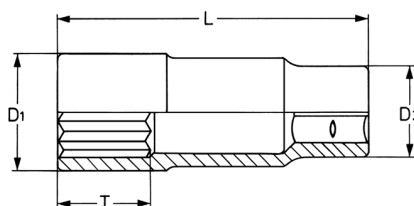

Dopsleutel, 1/2", verlengd, 32 mm

Details	
Code-No.	00050193282
6Kt mm	32
L mm	80
T mm	32,0
D1 mm	43,0
D2 mm	29,0
Weight	290
Packaging unit	10
EAN	4024089003598
Verpakking	karton