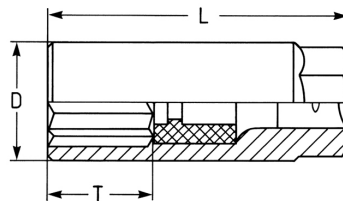

Bougiedopsleutel, extra lang , 3/8", 16 mm, 250 mm

Details	
Code-No.	00040190383
Art. No.	40-19-3
6Kt mm	16
6Kt AF	5/8
L mm	65
T mm	15,0
D mm	22,0
Weight	100
Packaging unit	10
EAN	4024089098808

Details

Verpakking