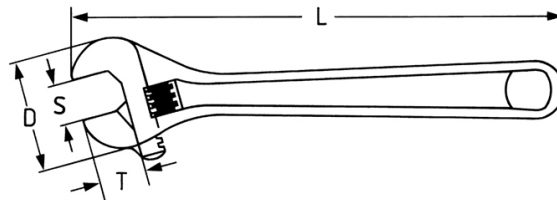

Adjustable wrench, 115mm (4")

DIN 3117 B, Chrome-Vanadium, CP = chromium plated, polished head, American pattern, right hand movement, 22° head angle

Details	
Code-No.	00390000482
L mm	115
L Zoll	4
S mm	13
S "	1/2
T mm	13,5
D mm	35,0
Weight	52
Packaging unit	1
EAN	4024089010091