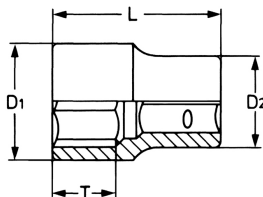

Llaves de vaso para tornillos TORX® exteriores, 1/2", E 18

Cromo Vanadio, cromadas

Details	
Code-No.	50850201883
E Torx	E 18
Torx mm	16,70
L mm	38,0
T mm	14,0
D1 mm	21,0
D2 mm	24,0
Weight	73
Packaging unit	10