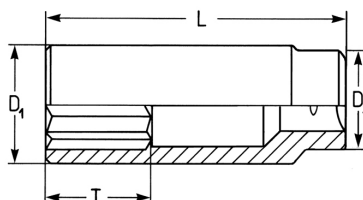

Llaves de vaso, extra-largas, 1/2", 22 mm

Cromo Vanadio, cromadas, DIN 3124 / ISO 2725

Details	
Code-No.	50850192283
6Kt mm	22
L mm	77,0
T mm	35,0
D1 mm	26,0
D2 mm	24,0
Weight	160
Packaging unit	10
EAN	4024089331226

Details

Embalaje

cartulina