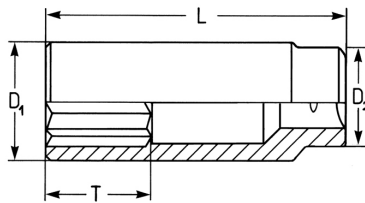

Llaves de vaso, extra-largas, 1/2", 19 mm

Cromo Vanadio, cromadas, DIN 3124 / ISO 2725

Details	
Code-No.	50850191983
6Kt mm	19
L mm	77,0
T mm	35,0
D1 mm	26,0
D2 mm	23,0
Weight	145
Packaging unit	10
EAN	4024089330632

Details

Embalaje

cartulina