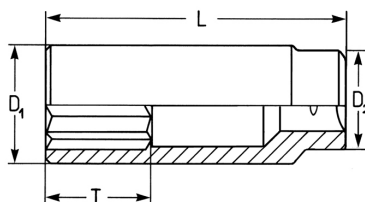

Llaves de vaso, extra-largas, 1/2", 17 mm

Cromo Vanadio, cromadas, DIN 3124 / ISO 2725

Details	
Code-No.	50850191783
6Kt mm	17
L mm	77,0
T mm	35,0
D1 mm	24,0
D2 mm	22,0
Weight	130
Packaging unit	10
EAN	4024089330625

Details

Embalaje

cartulina